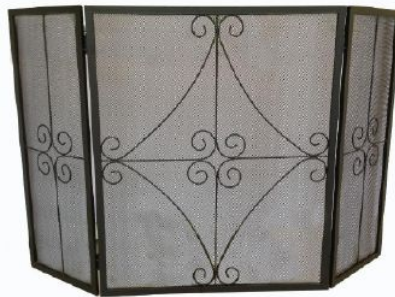

Folding Screen Series

Model Number:FS060B
brush gold & black finished
Size:L133*W81CM

Model Number:FS088B
Black finished
Size:H32W52inch

Model Number:FS041B
Black finished
Size:H32W52inch

Model Number:FS053B
Black finished
Size:H32W52inch

Model Number:FS0107B
Black finished
H32W52inch

Model Number:FS4PB
Antique Brass & Black finished
Size:H32W52inch

Model Number:FS061A
antique brass and black finished
Size:L98*H72CM

Model Number:FS043A
antique brass and black finished
Size:L98*72Hcm