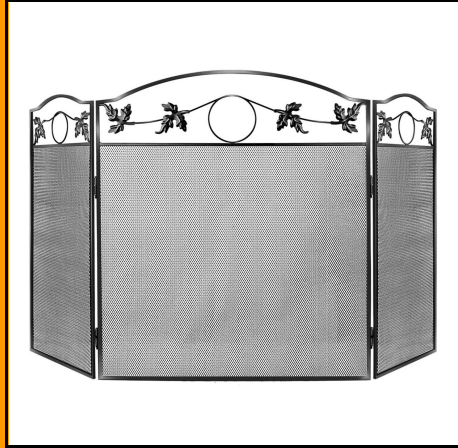

Model Number: FT216B
3pcs stainless steel and black
Height: 16*16cm*35cm

Model Number: FT423B2
4pcs stainless steel and black
W 16*D 23 *H 45 Cm

Screen + Tools set + Log holder

FS0109B

Black finished

H78xL129cm