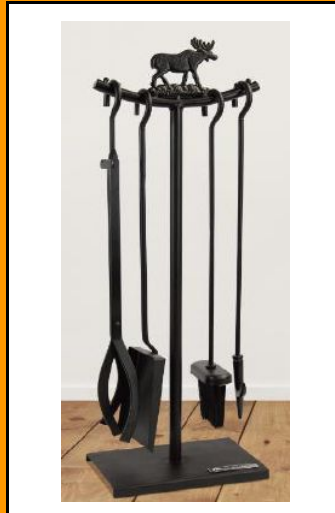

Model Number: FT20012
 3pcs gray fire set
 Height: 26"

Model Number: FT183B
 4pcs Black fire set
 Height: 24.5inch

Model Number: FT173B
 5pcs Black & stainless steel
 Height: 18x18x65cm

Model Number: FT206SB
 5pcs stainless steel and black
 Height: H65CM

Model Number: FT328B
 5 pcs black fire set
 Height: 26inch

Model Number: FT102B
 4 pcs black fire set
 Height: 25

Fireplace Tools Series

Model Number: FT192BS
 stainless steel & sand nickel & black
 Height: 64.5cm

Model Number: FT364B
 5pcs black fire set
 Height: 26inch

Model Number: FT334B
 5pcs black fire set
 Height: 31inch

Model Number: FT209B
 5pcs stainless steel and black
 Height: 55cm/ H34cmφ 17.5cm

Model Number: FT69BE
 5 pcs black nickel fire set
 Height: 26inch

Model Number: FT69B2
 5 pcs black fire set
 Height: 60.5cm

Model Number: FT69B3
 5 pcs black fire set
 Height: 60.5cm

Model Number: FT69B4
 5pcs Black fire set
 H54.5cm

Model Number: FT193BS
 stainless steel & black
 Height: H24inch