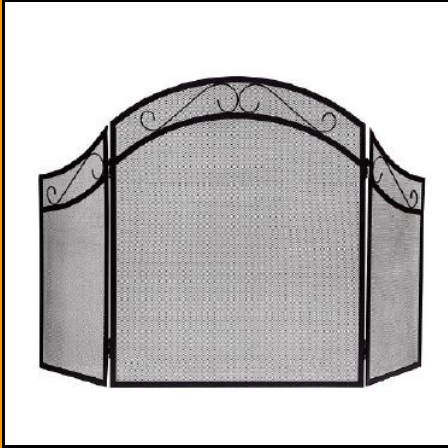

Screen + Tools set + Log holder

FS0109B

Black finished

H78xL129cm