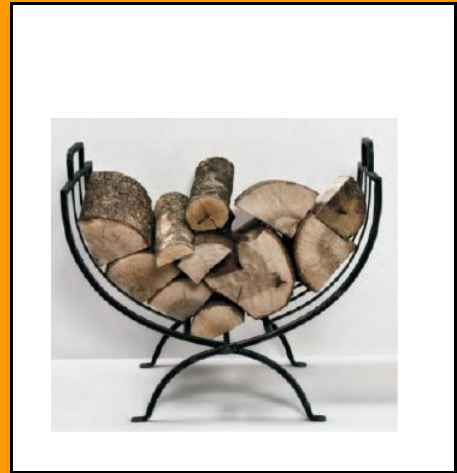

Model Number:FD156B

Black log holder

Size:H48 X W34 X D51cm