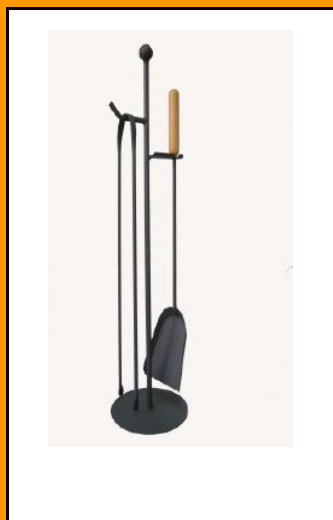

Model Number: FT95B
5pcs black fire set
Height: 38*38*H86 C M

Model Number: FT03B
5pcs Black fire set
Height: H32inch.

Model Number: FT05B
5pcs Black fire set
Height: H26inch.

Model Number: FT007G
4pck black or gray fire set
Height: 34.75inch

Model Number: FT341B
5pcs black fire set
Height: 32inch

Fireplace Tools Series

Model Number: FT011SG
 5pcs stainless steel and GRAY
 Height: 26"

Model Number: FT011SB
 5pcs stainless steel and black
 Height: 26"

Model Number: FT011SBZ
 5pcs stainless steel and black
 Height: 26"

Model Number: FT119BG
 5pcs Black & stainless steel
 Height: 26inch

Model Number: FT345B
 5pcs black fire set
 Height: 23 inch

Model Number: FT181B
 5pcs stainless steel and black
 Height: H23inch

Model Number: FT20012
 3pcs gray fire set
 Height: 26"

Model Number: FT183B
 4pcs Black fire set
 Height: 24.5inch

Model Number: FT173B
 5pcs Black & stainless steel
 Height: 18x18x65cm

Model Number: FT206SB
 5pcs stainless steel and black
 Height: H65CM