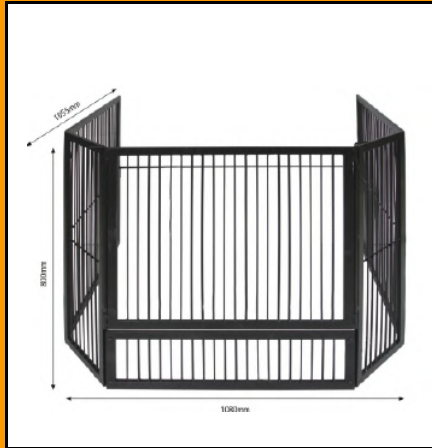

Model Number:FS0107B
Black finished
H32W52inch

Model Number:FS4PB
Antique Brass & Black finished
Size:H32W52inch

Model Number:FS061A
antique brass and black finished
Size:L98*H72CM

Model Number:FS043A
antique brass and black finished
Size:L98*72Hcm

Model Number:FS052A
antique brass and black finished
Size:L130H81CM

Folding Screen Series

CG-001B
Black finished
L108W105.5H80CM

CG-001B (removable)
Black finished
L108W105.5H80CM

CG- 001BC
Black finished
(810+730+810) * H800 MM