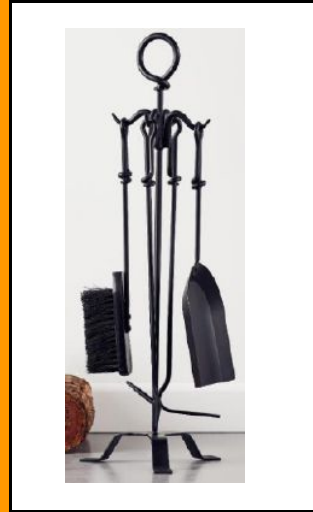

Model Number:FT02B
5pcs Black fire set
Height:26inch

Model Number:FT003B
4pcs black fire set
Height:H23.5inch

Fireplace Tools Series

Model Number: FT104B
5pcs black fire set
Height: 76cm

Model Number: FT105B
4pcs black fire set
Height: 76cm

Model Number: F7175B
5pcs black fire set
Height: 76cm

Model Number: FT195B
4pcs black fire set
Height: 76cm

Model Number: FT902SB
5pcs stainless steel and black
Height: H26'

Model Number: FT902B
5pcs stainless steel and black
Height: H26'