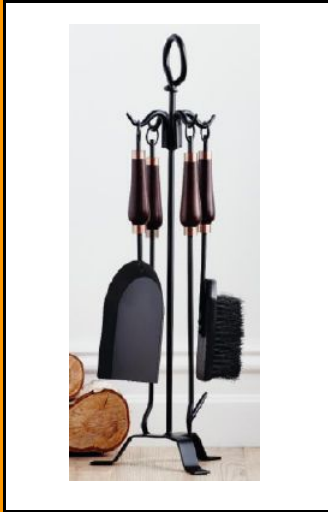

Model Number:FT5B
4pcs black fire set
H29inch

Model Number:FT19B
5pcs black fire set
Height:24inch

Model Number:FT19AB
5pcs black & antique brass fire set
Height:24inch

Model Number:FT19A
5pcs antique brass fire set
Height:24inch

Model Number:FT344B
5pcs black & glass fire set
Height:29inch

Model Number:FT188GS
5pcs stainless steel&sand nickel&gr
Height:23x16.5x68cm

Model Number:FT188B
5pcs stainless steel& black
Height:23x16.5x68cm

Model Number:FT02B
5pcs Black fire set
Height:26inch

Model Number:FT003B
4pcs black fire set
Height:H23.5inch

Fireplace Tools Series

Model Number: FT104B
5pcs black fire set
Height: 76cm

Model Number: FT105B
4pcs black fire set
Height: 76cm