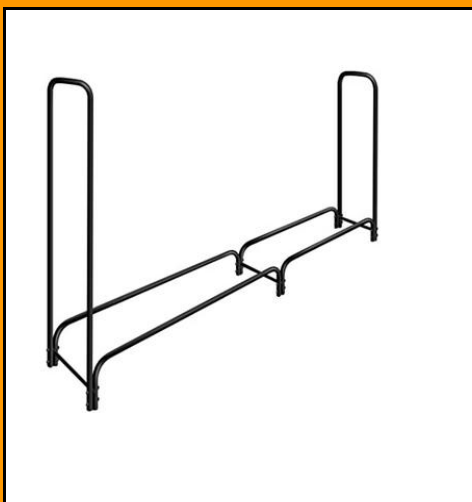

Size: L45CM, L46CM

Model Number: FT902SB-TOOLS

Black log holder

Size: L55cm

Model Number: FD250B

Black log holder

Size: L48*W14*H48inch

Model Number: T-10B, T-11B/ T12B/ T13B

black powder tools sets;

Size: L18inch

Model No.: FT306B-TOOLS

black powder tools sets;

Size: L23INCH

Model Number: FD251B

Black log holder

Size: L96*W14*H48inch

Model Number: FD7038B-21

Black log holder

Size: 21x14x7.5inch

Model Number: FD251B

Black log holder

Size: 24x14x7.5inch