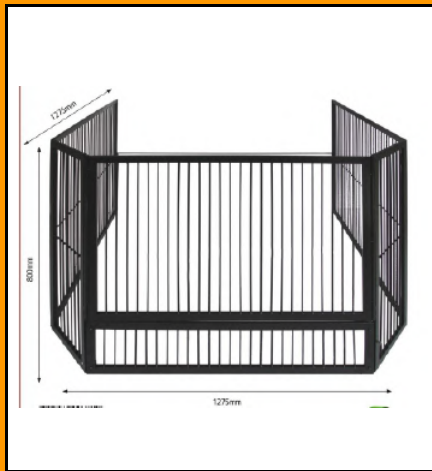

Model Number:FS052A
antique brass and black finished
Size:L130H81CM

Folding Screen Series

CG-001B
Black finished
L108W105.5H80CM

CG-001B (removable)
Black finished
L108W105.5H80CM

CG- 001BC
Black finished
(810+730+810) * H800 MM

CG-003B
Black finished
L127.5*W127*H80cm

CG-003B (removable)
Black finished
L127.5*W127*H80cm

CG- 0013BC
Black finished
(880+870+880) * H800 MM

CG-002B
Black finished
L172*W55*H80cm

CG-004B
Black finished
L120*W27*H80cm